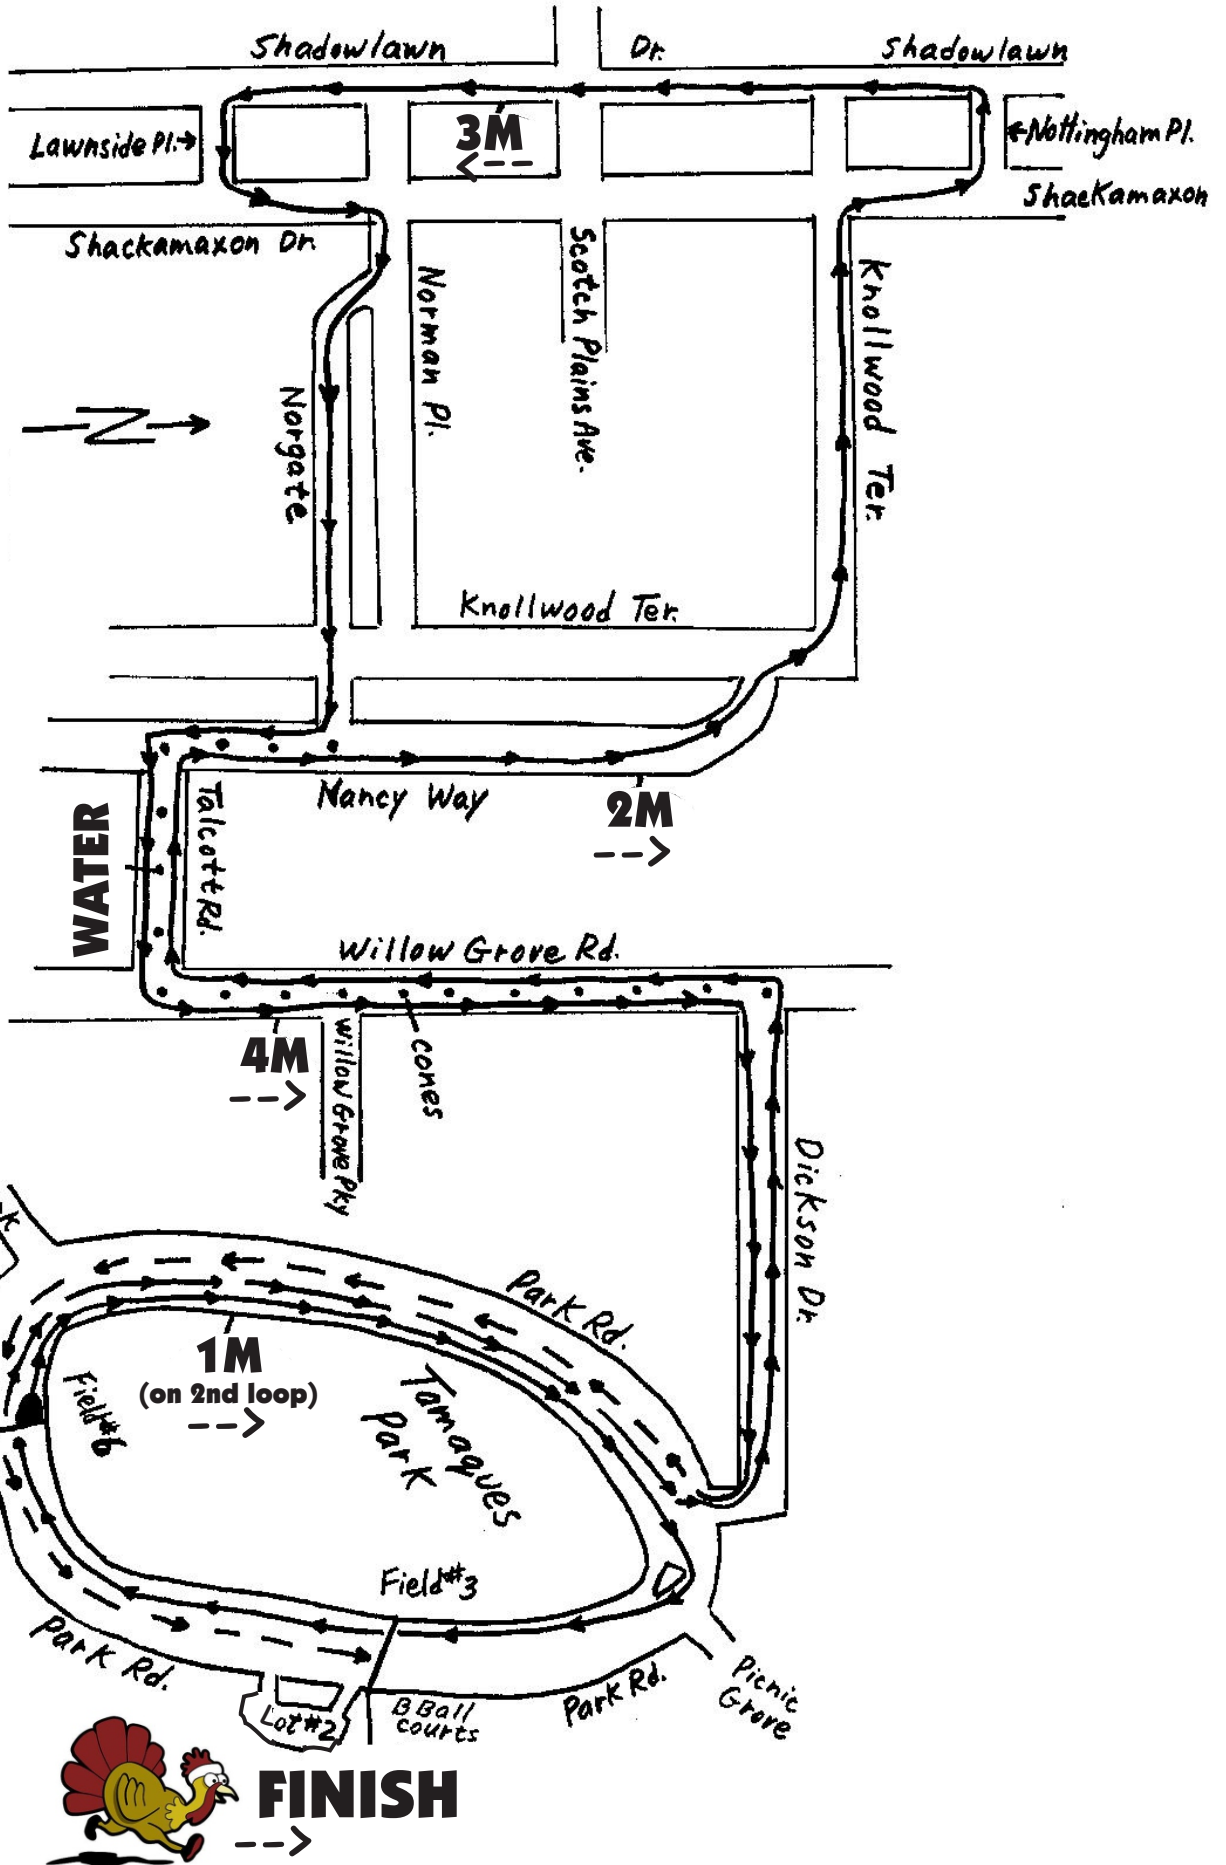

# WESTFIELD TURKEY TROT 5 Mile Course Map

**START**

**FINISH**